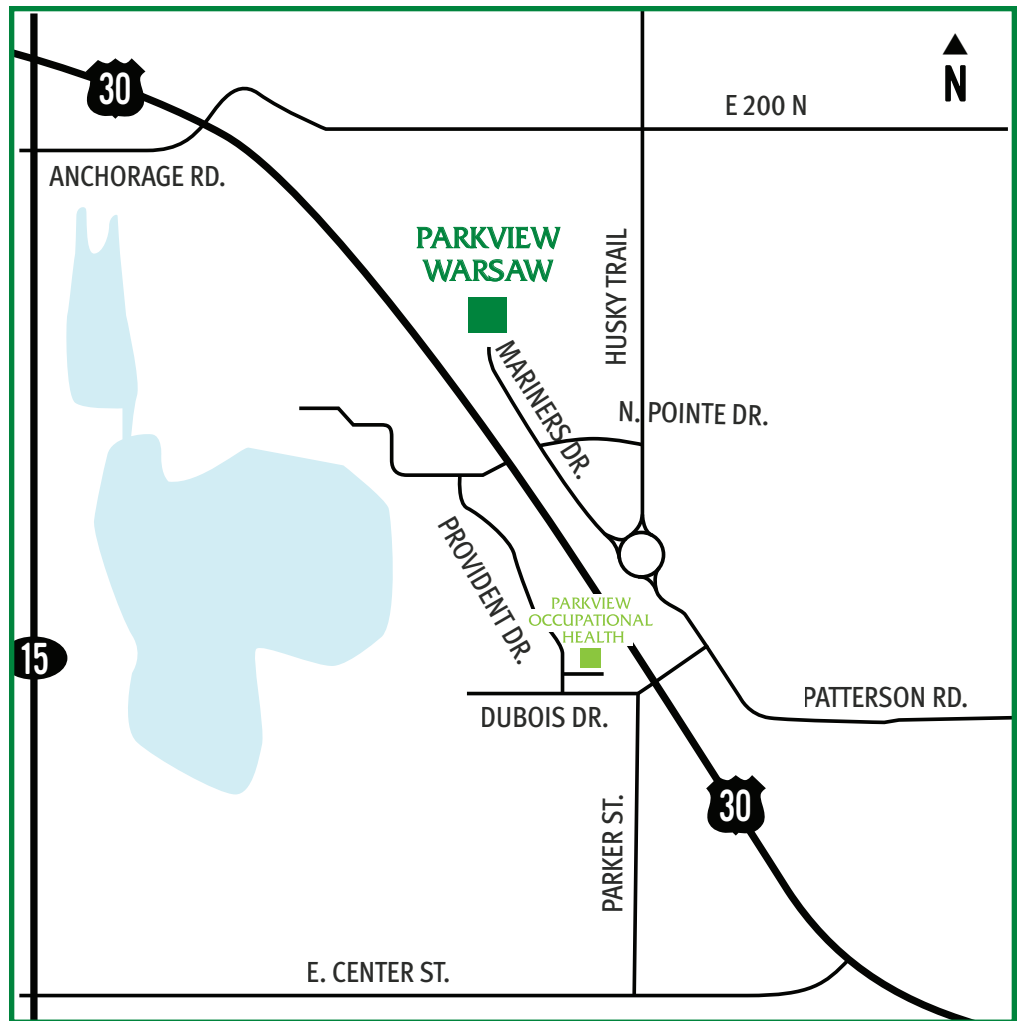

## From the North

**IN-15** south toward Warsaw.

Turn **RIGHT** to merge onto US-30 E (Lake City Highway) toward Fort Wayne.

Turn **LEFT** onto E 200 N and continue for 1 mile.

Turn **RIGHT** onto Husky Trail. After approximately ½ mile, turn **RIGHT** onto N Pointe Drive, then **RIGHT** again onto Mariners Drive.

## From the South

**IN-15** north (Fisher Ave.) toward Warsaw. Turn **RIGHT** onto E Winona Ave.

Turn **LEFT** onto S Detroit Street, then **LEFT** onto E Center Street.

Continue for approximately 1 ½ miles.

Turn **LEFT** onto Parker Street. Continue through the light across US-30, then turn **LEFT** onto Husky Trail.

Follow the roundabout to the third exit **LEFT** onto Mariners Drive.

Continue for approximately ½ mile, past the entrance to the YMCA.

## From the East

**US-30** toward Warsaw.

Turn **RIGHT** onto Parker Street at the stoplight.

Turn **LEFT** onto Husky Trail.

Follow the roundabout to the third exit **LEFT** onto Mariners Drive.

Continue for approximately ½ mile, past the entrance to the YMCA.